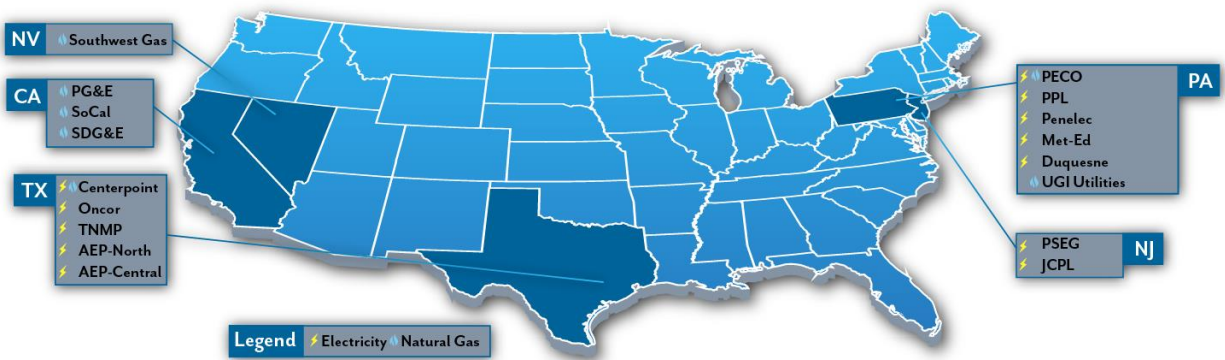

Markets We Serve

YEP Energy gives your home and business the competitive energy rates and exceptional customer service that you deserve. Our name says it all – we are Your Energy Provider. YEP will work each and every day to earn your trust. Whether you are on the East Coast, the West Coast or in YEP's home state on the Gulf Coast, you will find a great rate with the attention to your needs. YEP Energy, saving you money from coast to coast.....to coast.

State	Commodity	Utility - Delivery Point	Customer Size(s)
PA	Electricity	PECO	ALL
PA	Electricity	PPL	ALL
PA	Electricity	Penelec	ALL
PA	Electricity	MetEd	ALL
PA	Electricity	Duquesne	ALL
NJ	Electricity	PSEG	ALL
NJ	Electricity	JCPL	ALL
TX	Electricity	CenterPoint	ALL
TX	Electricity	Oncor	ALL
TX	Electricity	AEP-Central	ALL
TX	Electricity	TNMP	ALL
TX	Electricity	AEP-North	ALL