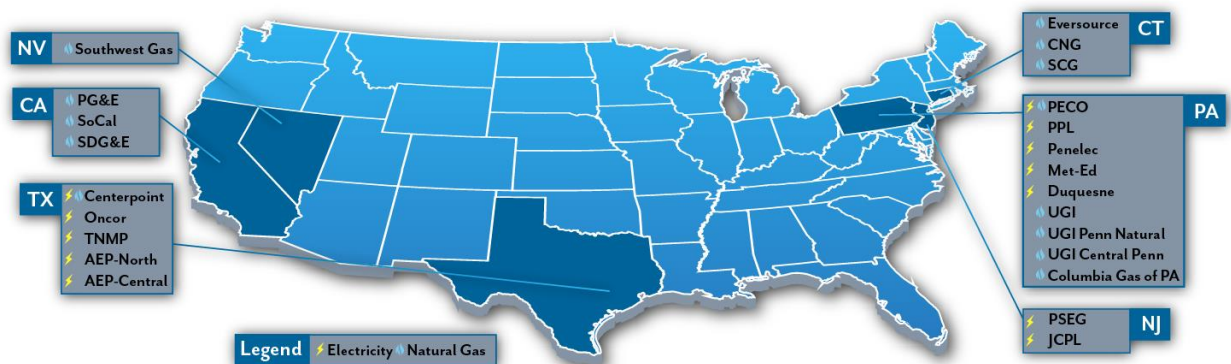

# Markets We Serve

YEP Energy gives your home and business the competitive energy rates and exceptional customer service that you deserve. Our name says it all – we are Your Energy Provider. YEP will work each and every day to earn your trust. Whether you are on the East Coast, the West Coast or in YEP's home state on the Gulf Coast, you will find a great rate with the attention to your needs. YEP Energy, saving you money from coast to coast.....to coast.

State	Commodity	Utility - Delivery Point	Customer Size(s)
PA	GAS	PECO	ALL
PA	GAS	UGI Penn	ALL
PA	GAS	UGI Central	ALL
PA	GAS	UGI	ALL
PA	GAS	Columbia Gas of PA	ALL
CT	GAS	Eversource (Yankee)	Commercial Only
CT	GAS	CNG	Commercial Only
CT	GAS	SCG	Commercial Only
CA	GAS	PG&E	ALL
CA	GAS	SoCal	ALL
CA	GAS	SDG&E	ALL
NV	GAS	Southwest Gas	Large Commercial Only
TX	GAS	CenterPoint	Large Commercial Only

State	Commodity	Utility - Delivery Point	Customer Size(s)
PA	Electricity	PECO	ALL
PA	Electricity	PPL	ALL
PA	Electricity	Penelec	ALL
PA	Electricity	MetEd	ALL
PA	Electricity	Duquesne	ALL
NJ	Electricity	PSEG	ALL
NJ	Electricity	JCPL	ALL
TX	Electricity	CenterPoint	ALL
TX	Electricity	Oncor	ALL
TX	Electricity	AEP-Central	ALL
TX	Electricity	TNMP	ALL
TX	Electricity	AEP-North	ALL